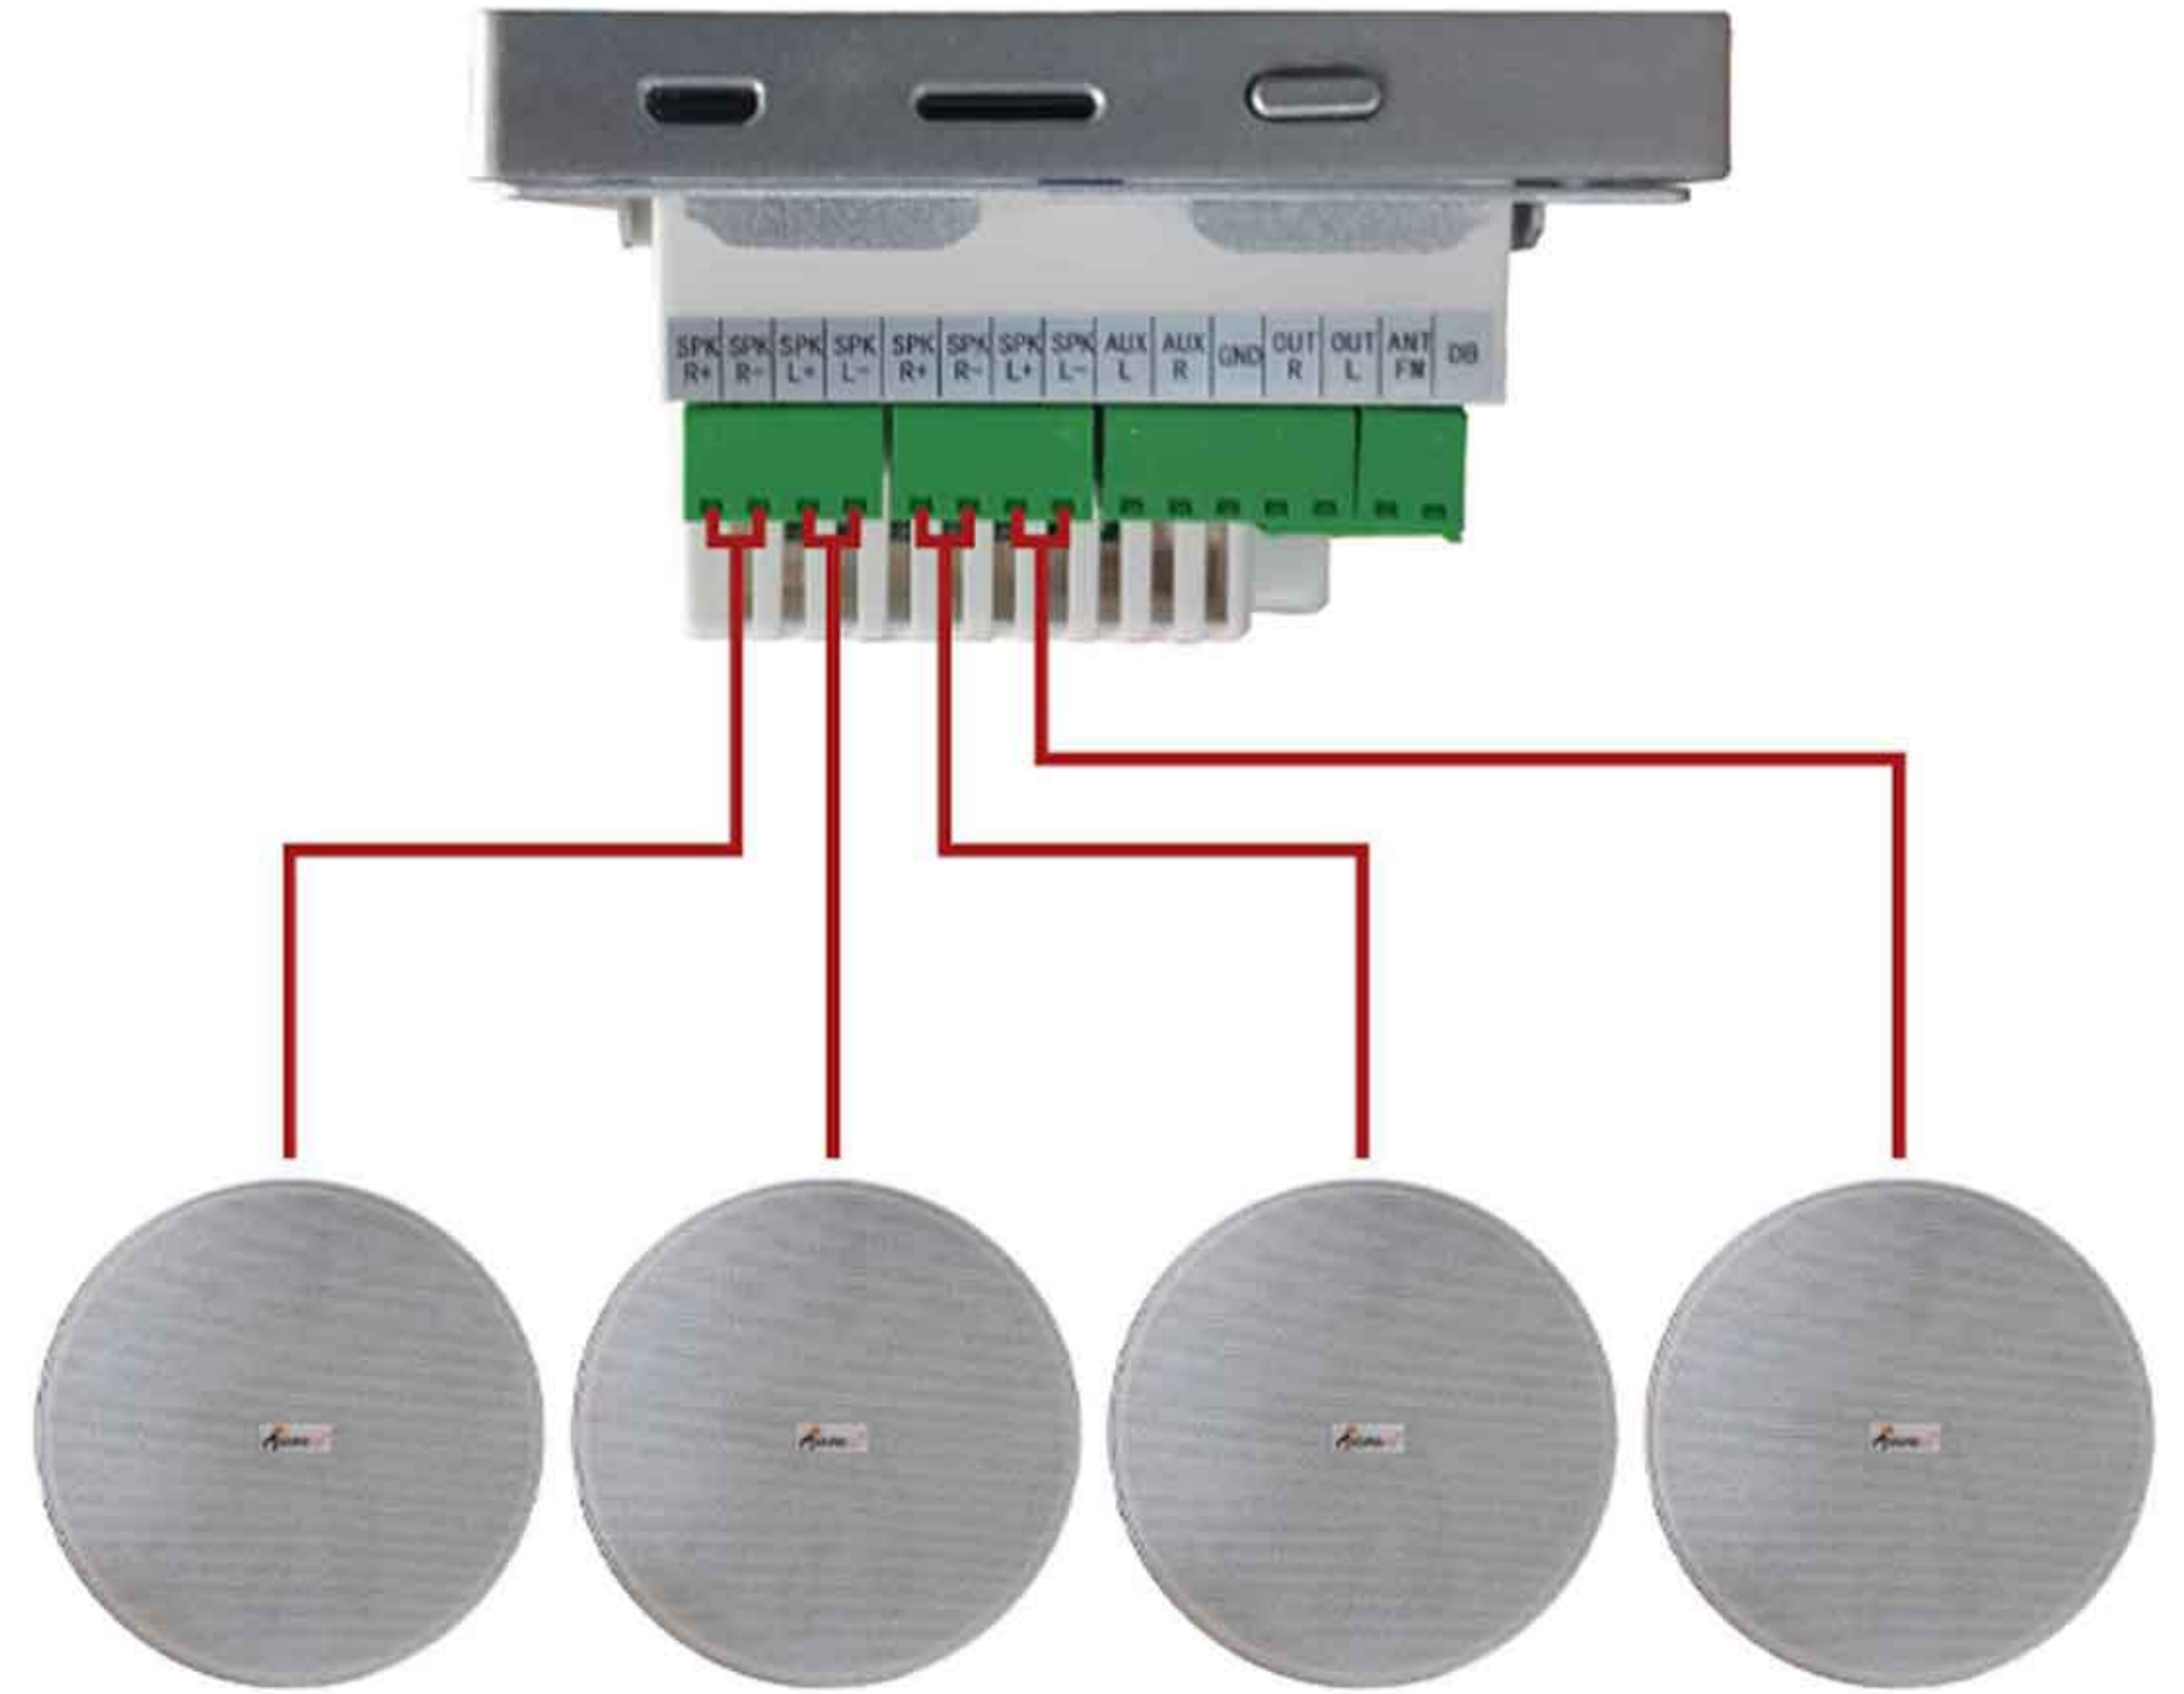

TW-365 Ceiling Speaker With Amplifier

General Description:

TW-365 ceiling speaker (4-piece set) with amplifier includes four ceiling speakers and a touch wall amplifier with a power of 100 watts in four separate channels. The use of the crossover board in the design of the ceiling speaker and the harmony created in the impedance and frequency range with the amplifier has doubled the quality of this powerful and good-sounding product.

Technical Features:

Speaker type: Two-way
 Tweeter size: 25 mm, Woofer size: 6 inches
 Speaker Impedance: 8 ohms
 Audio Separator: Yes
 Frequency range: 65 to 20000 Hz
 Equalizer type: Four modes are defined
 Output power: 120 watts, Amplifier: Yes
 Amplifier type: Stereo, ohmic, wall mounted
 Amplifier power: 100 watts
 Power supply: City Power
 Required voltage: 220 V
 Media player information: Bluetooth, folder search, 3.5 mm port, USB port, memory card port, remote control
 Entrance port: Type C
 Additional speaker output: Yes
 Body Material: polycarbonate
 Product color: White, golden
 Product packaging weight: 6000 grams
 Product packaging dimensions: 260*260*510 mm